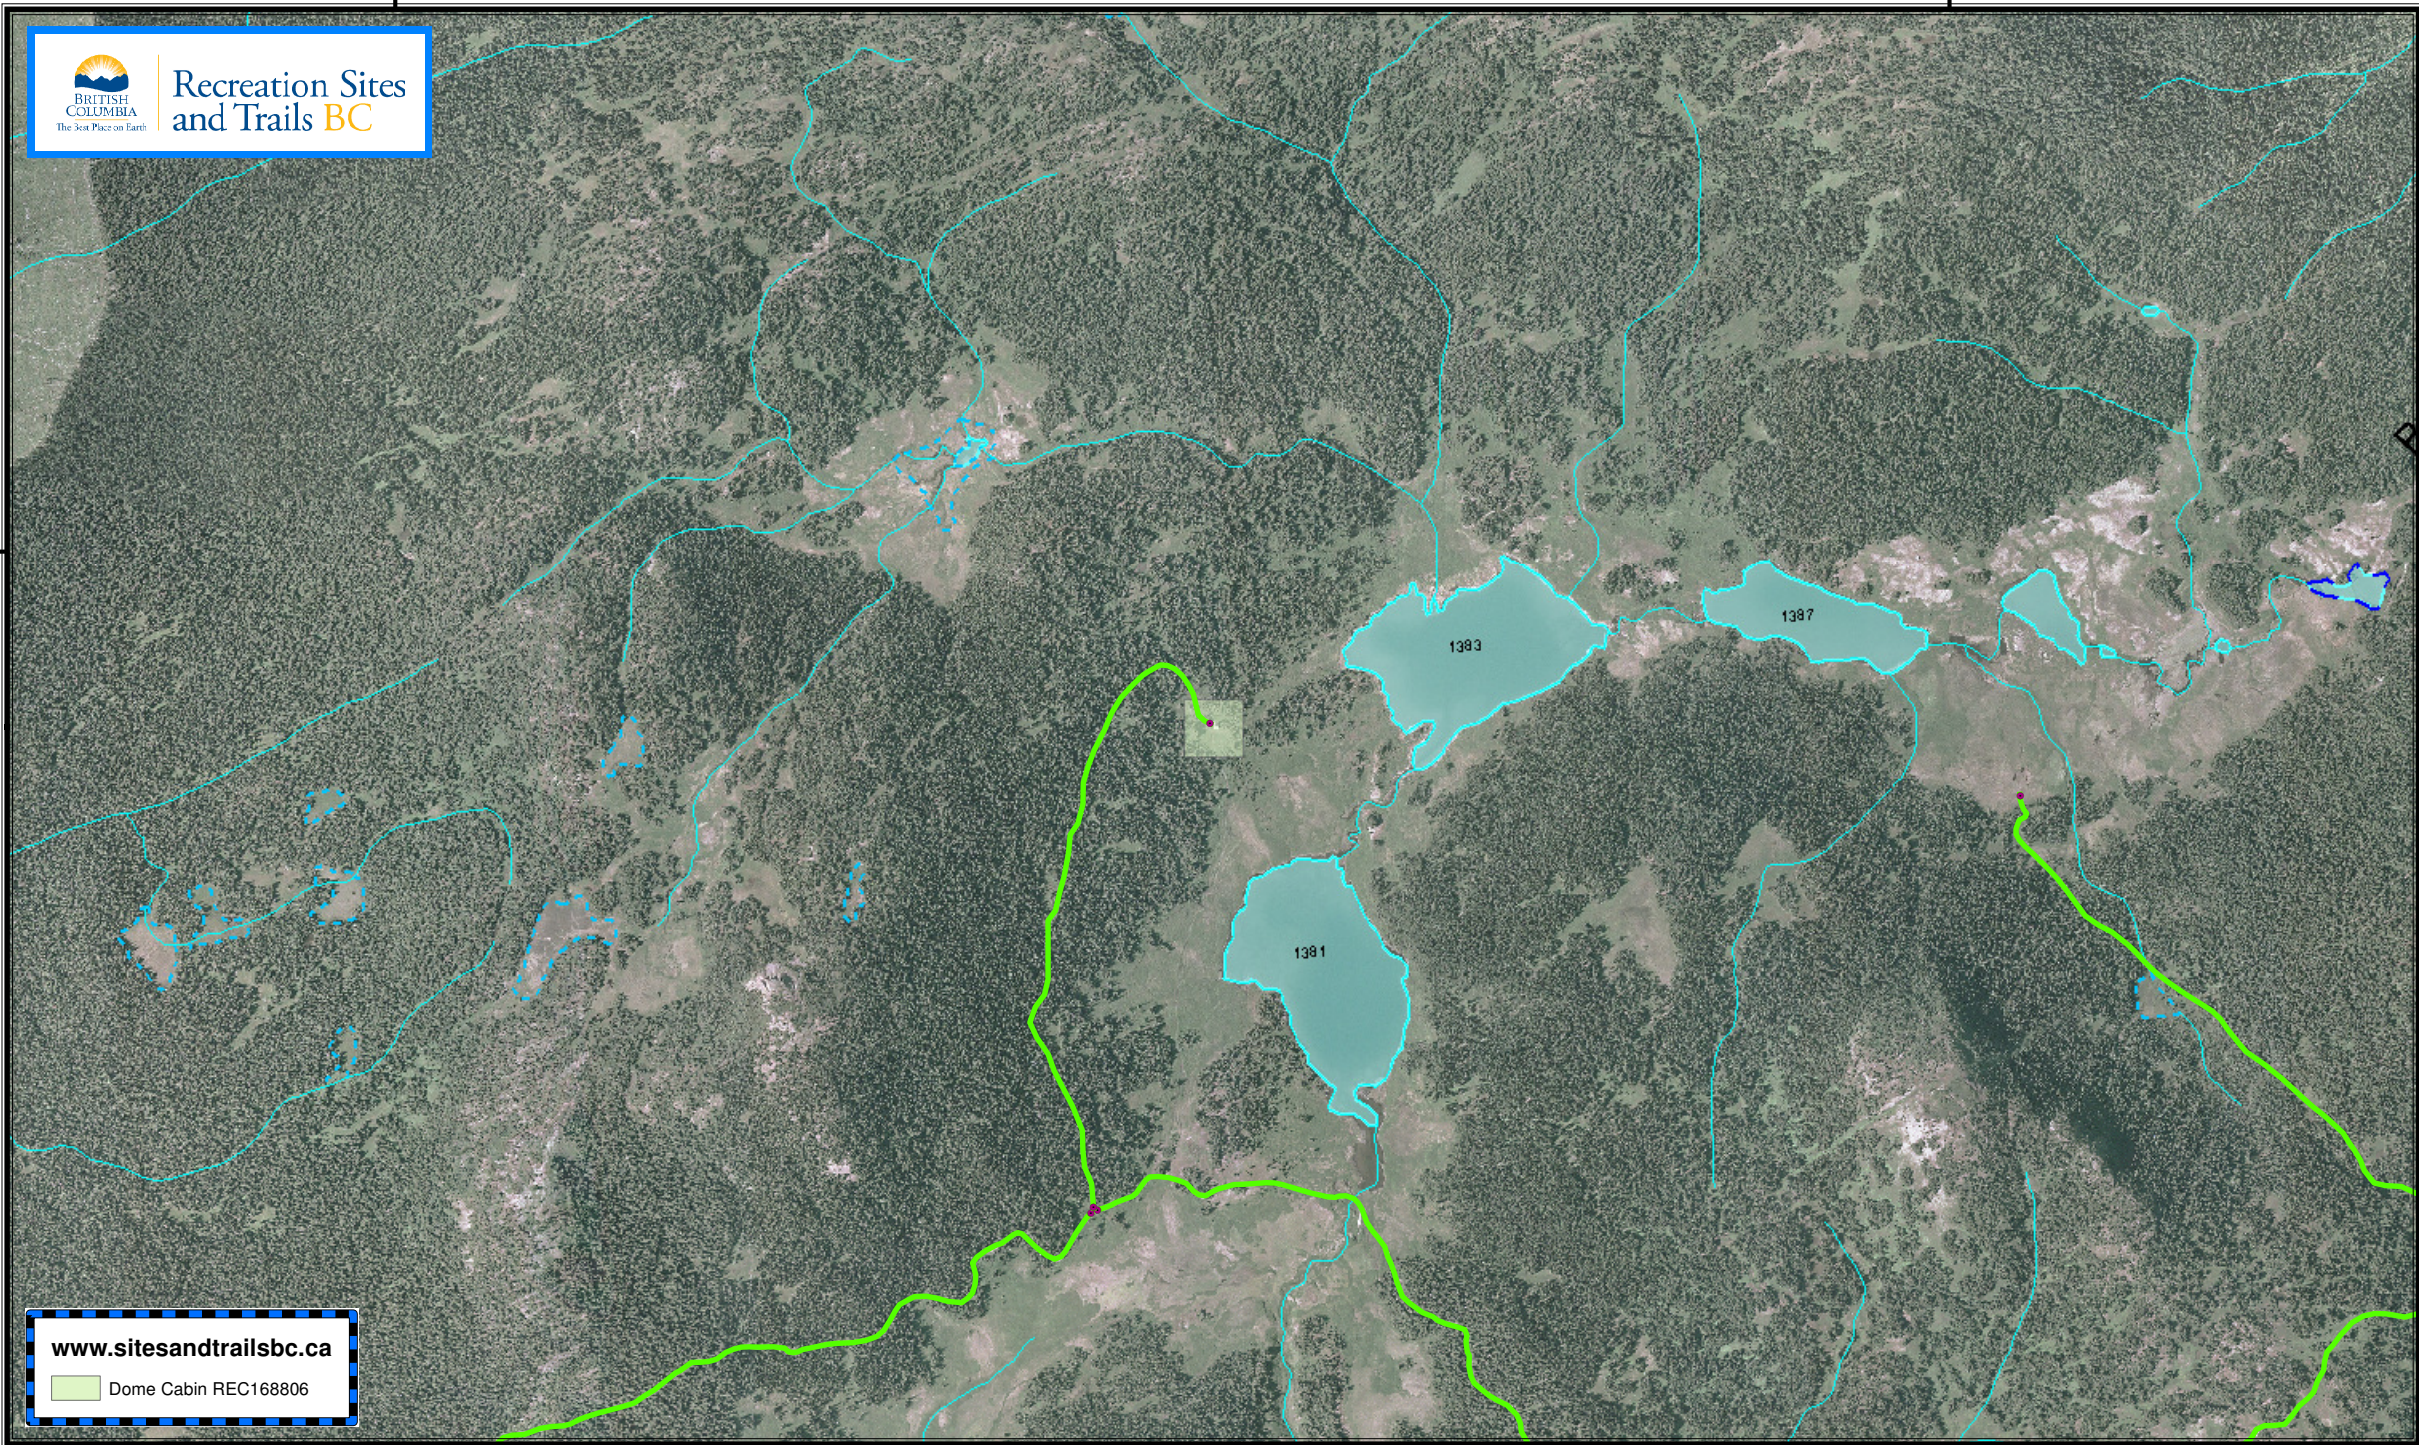

126°45'0"W

126°42'30"W

54°47'30"N

54°47'30"N

BRITISH COLUMBIA  
The Best Place on Earth  
Recreation Sites and Trails BC

[www.sitesandtrailsbc.ca](http://www.sitesandtrailsbc.ca)

 Dome Cabin REC168806